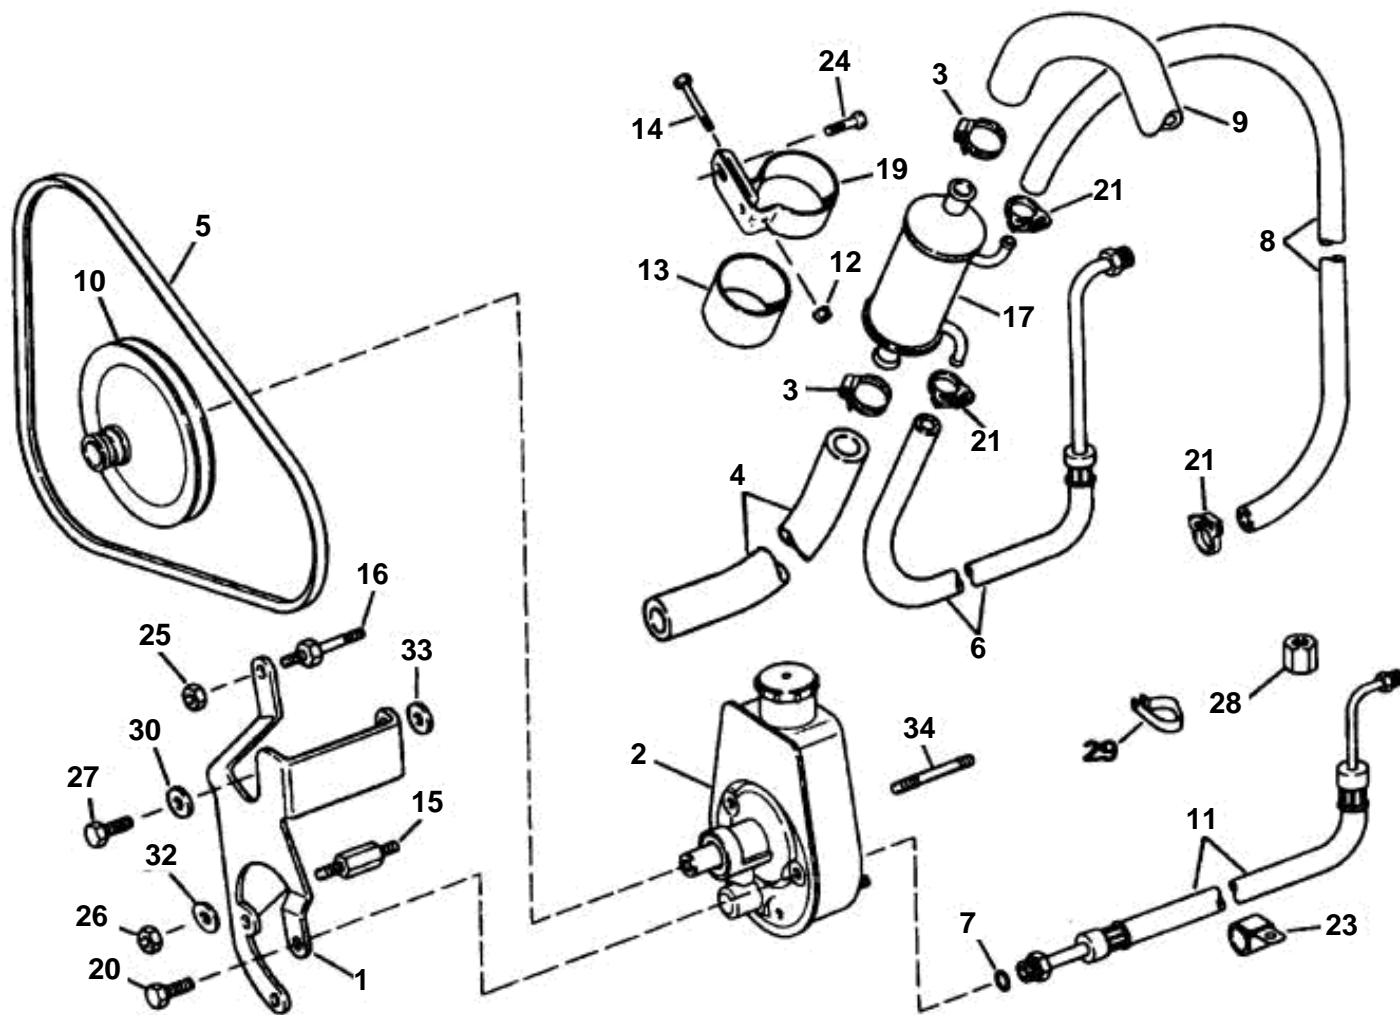

POWER STEERING PUMP-7.4 GL, 7.4 Gi

POWER STEERING PUMP-7.4 GL, 7.4 Gi

REF	PART NO.	QTY	DESCRIPTION	NOTES
1	3853463	1	Bracket, Power steering	
2	3850491	1	Power steering pump	
3	3852602	2	Clamp, Hose, oil cooler	
4	3850285	1	Hose, Water pump to cooler	7.4 GL
	3854853	1	Hose, Reservoir to oil cooler, Gi IB	
	3854849	1	Hose, Reservoir to oil cooler	7.4 Gi
5	3853368	1	V-belt, Power steering	
6	3854056	1	Hose, Valve to cooler	7.4 GL
	3854168	1	Hose, Valve to cooler	7.4 Gi
7	3852497	1	O-ring, Pressure hose to pump	
8	3853239	1	Hose, Cooler to pump, return	7.4 GL
	3853632	1	Hose, Cooler to pump, return	7.4 Gi
9	3853240	1	Hose, Cooler to cooler	7.4 GL
10	3853804	1	Pulley, Steering pump	
11	3853967	1	Hose, Pump to valve, pressure	
12	3852079	1	Nut, Clamp	
13	3853236	1	Spacer, Oil cooler	
14	3852126	1	Screw, Clamp	
15	3852612	1	Stud, Bracket to engine	
16	3852507	1	Stud, Bracket to water pump	
17	3852840	1	Oil cooler	
19	3852218	1	Clamp, Oil cooler	
20	3853405	3	Screw, Bracket to pump	
21	3852196	3	Clamp, Hose	
23	3852490	1	Clamp, Hoses to front mount	
24	3853266	1	Screw, Cooler to adapter	
25	3853403	1	Nut, Stud, bracket to water pump	
26	3853404	1	Lock nut, Stud, pump to engine	
27	3853265	1	Pin, Pump bracket to cyl. head	
28	3853315	1	Fitting, Steering hose plug	
29	3852837	1	Clamp, Hoses to head	
30	3852116	1	Washer, SCREW TO BRACKET	
	3852158	1	Lock strap, Steering pump hoses	
32	3852116	1	Washer, Stud	
33	3852116	1	Washer, Spacer, bracket to head	
34	872103	2	Pivot pin, Power steering pump	